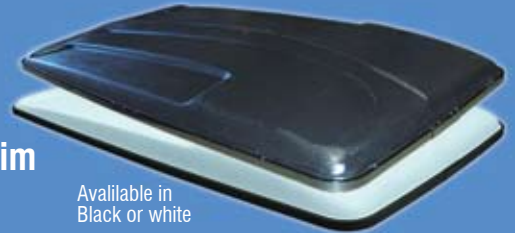

Custom Dash Covers with 2 Locking Doors Available in all finishes.

Carbon Fiber

Turned Titanium

Regal Burl

Deluxe Billet Steering Wheels

Zone Electric Car shown with Deluxe Black 80" Longtop, Deluxe 12" Spider Wheels, Deluxe Folding DOT Windshield, Deluxe Billet Steering Wheel, and The Answer™ Golf Bag Rack & Accessory Mount.

Deluxe 80" Longtops with Black Trim

Available in Black or white

Deluxe 5 Panel Mirror

Zone Electric Car shown with Deluxe Black 80" Longtop, Deluxe 12" SuperNova Wheels, Deluxe Folding DOT Windshield, Deluxe Billet Steering Wheel, Deluxe Regal Burl Beverage Tray,